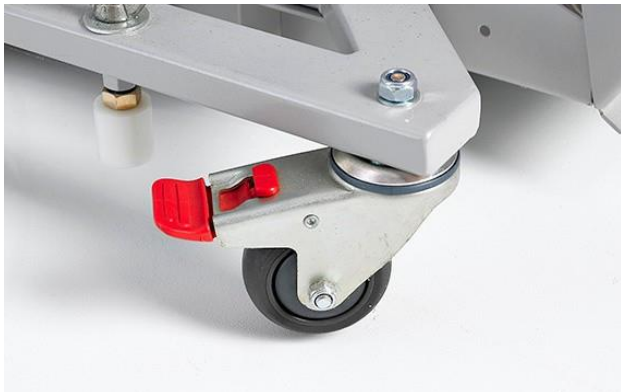

STEP-UP WHEELCHAIR LIFT

**THE EASY WAY TO
GET UP AND DOWN A
SMALL NUMBER OF
STEPS.**

EASY CONTROL PANEL

Featuring easy to use UP/DOWN toggle with emergency stop.

Step-Up electronics prevent any over-travel with every function having limit switches.

FULLY ADJUSTABLE RAMPS

Comes with two adjustable ramps that can be easily raised and lowered. When up they provide a safe platform for the wheelchair.

STEP-UP WHEELCHAIR LIFT

EASY GLIDE BRAKE WHEELS

Comes with four foot-operated braked wheels.

The Step-Up is designed to be completely portable. It glides easily on most surfaces and has a range of lift of 0 – 600mm.

Easy to use, so no special training is required.

For transport it can easily be broken down into three parts for easy access to almost any location. Comes with AC battery charger and long-life, maintenance-free batteries.

Dimensions with ramps up