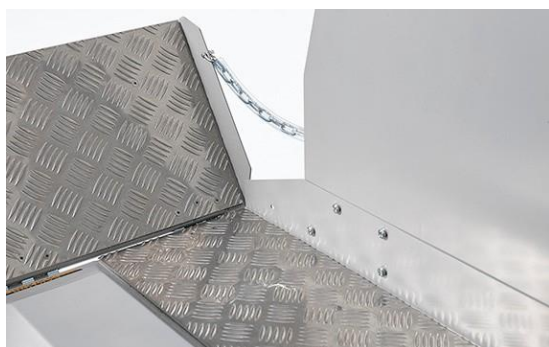

STEP-UP WHEELCHAIR LIFT

**THE EASY WAY TO
GET UP AND DOWN A
SMALL NUMBER OF
STEPS.**

EASY CONTROL PANEL

Featuring easy to use UP/DOWN toggle with emergency stop.

Step-Up electronics prevent any over-travel with every function having limit switches.

FULLY ADJUSTABLE RAMPS

Comes with two adjustable ramps that can be easily raised and lowered. When up they provide a safe platform for the wheelchair.

STEP-UP WHEELCHAIR LIFT

EASY GLIDE BRAKE WHEELS

Comes with four foot-operated braked wheels.

The Step-Up is designed to be completely portable. It glides easily on most surfaces and has a range of lift of 0 – 600mm.

Easy to use, so no special training is required.

For transport it can easily be broken down into three parts for easy access to almost any location. Comes with AC battery charger and long-life, maintenance-free batteries.

Dimensions with ramps up