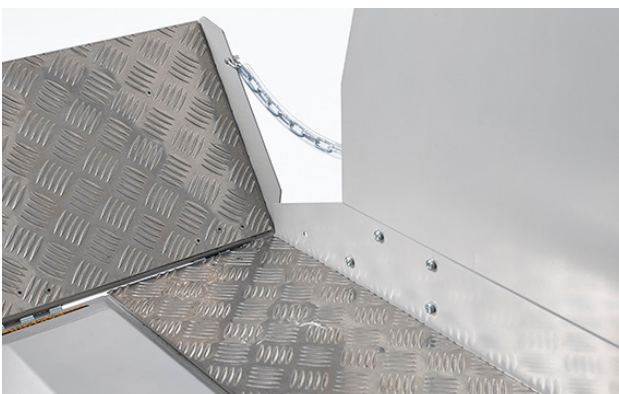

STEP-UP WHEELCHAIR LIFT

THE EASY WAY TO GET UP AND DOWN STEPS, IN & OUT OF SHOWERS AND ON & OFF THE TOILET

HOIST Step-up can also be used as a hoist. The lifting arm can be easily fitted and removed as required

EASY CONTROL PANEL
Featuring easy to use toggles with emergency stop. Step-Up electronics prevent any over-travel with every function having limit switches

FULLY ADJUSTABLE RAMPS
Comes with two adjustable ramps that can be easily raised and lowered. When up they provide a safe platform for the wheelchair

STEP-UP WHEELCHAIR LIFT

**EASY GLIDE BRAKE
WHEELS** Comes with four
foot-operated braked wheels

The Step-Up is designed to be completely portable. It glides easily on most surfaces and has a range of lift of 0 - 50cm.

Easy to use, so no special training is required

For transport it can easily be broken down into three parts for easy access to almost any location. Comes with AC battery charger and long-life, maintenance free batteries.