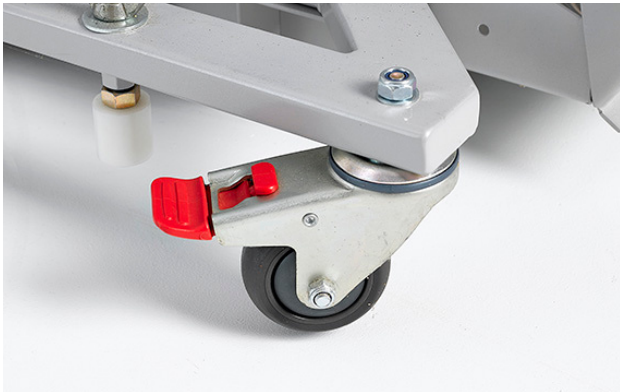

STEP-UP WHEELCHAIR LIFT

THE EASY WAY TO GET UP AND DOWN STEPS, IN & OUT OF SHOWERS AND ON & OFF THE TOILET

HOIST Step-up can also be used as a hoist. The lifting arm can be easily fitted and removed as required

EASY CONTROL PANEL
Featuring easy to use toggles with emergency stop. Step-Up electronics prevent any over-travel with every function having limit switches

FULLY ADJUSTABLE RAMPS
Comes with two adjustable ramps that can be easily raised and lowered. When up they provide a safe platform for the wheelchair

STEP-UP WHEELCHAIR LIFT

**EASY GLIDE BRAKE
WHEELS** Comes with four
foot-operated braked wheels

The Step-Up is designed to be completely portable. It glides easily on most surfaces and has a range of lift of 0 - 50cm.

Easy to use, so no special training is required

For transport it can easily be broken down into three parts for easy access to almost any location. Comes with AC battery charger and long-life, maintenance free batteries.